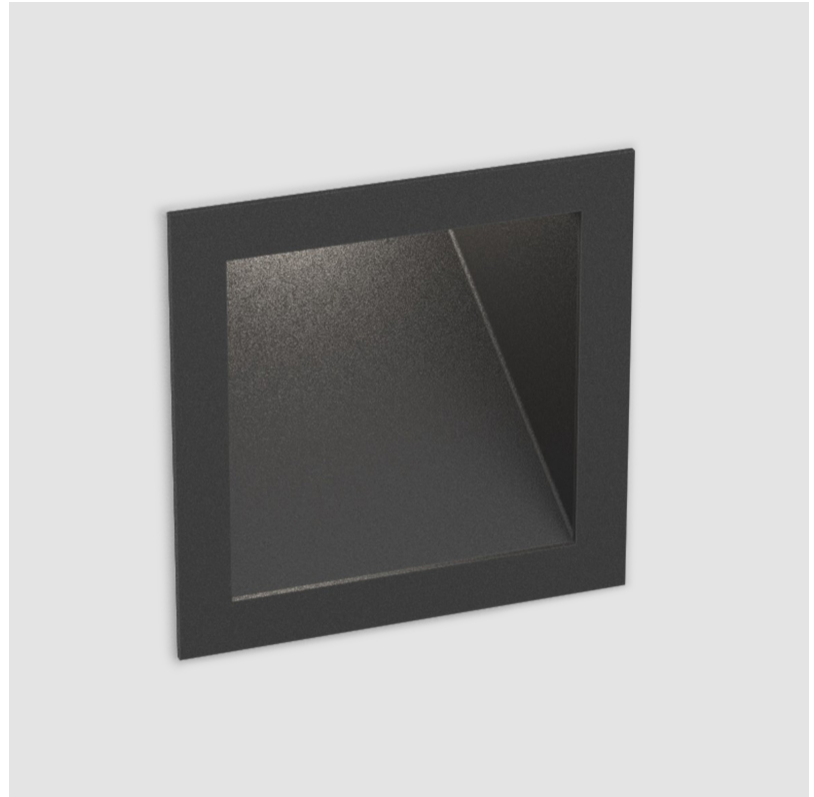

1. To build a product code in our configurator select the specify button on the base model # product page
2. To build a manual product code on this datasheet choose from the options listed below in blue font and add the suffix to the base model #

GENERAL

Series: Delight
Subseries: Delight Gooo! Floorwash
Brand: Prolicht
Division: Architectural
Mounting Type: Recessed
Mounting Location: Wall
Subcategory: Step Light

PHYSICAL

Shape: Square
Length (mm): 90
Length (in): 3 ⁹/₁₆
Width (mm): 90
Width (in): 3 ⁹/₁₆
Height (mm): 82
Height (in): 3 ¹/₄
Min. Recessing Depth (mm): 90
Min. Recessing Depth (in): 3 ⁹/₁₆
Light Distribution: Asymmetric
Weight (kg): 0.3
Weight (lbs): 0.66
Fixture Finish: SSR / BKV / CWI / CRY / HAB / UFT / ITA / RUA / FTG / MYG / LOD / PUS / FRO / FUP / KIA / POP / BLS / SPG / MEY / GOH / GUM / CHC / COM / ABZ / JAG / OBR / MOS / ROR
Fixture Material: Metal

ELECTRICAL

Lamp Type: LED (Zhaga Standard)
Input Wattage (W): 4.4
Total Output Wattage (W): 4
Dimming: Non-Dimming / Phase Dimming (120Vac only) / 0-10V Dimming
Driver Included: No
Driver Location: Remote
Driver Type: Constant Current - Universal
Input Voltage (V): 120 - 277
Constant Current (MA): 350

LED

Number of LEDs: 1
Color Temperature (°K): 2700 / 3000 / 4000
Max. Delivered Lumen (lm): 240 / 270 / 290
CRI: >90 CRI
Lamp Life (hrs): 50000

OPTICAL

RATINGS AND CERTIFICATIONS

Certified By: Certified for North American Standards
IP rating: IP20